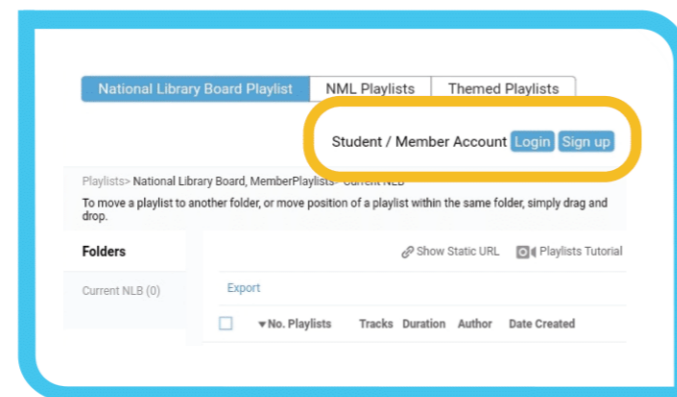

# 2 Click 'Login' to sign in with your mylibraryID & password

Good news! Patrons can now read Singapore Press Holdings (SPH)...

Home / By A-Z

Log in using myLibrary ID

[What is myLibrary ID?](#)

mylibraryID

.....

Remember me

LOGIN

# 3 After arriving at the NML site

Choose Playlists that appears on the left blue column

# 4 Sign up for the Student/Member Account