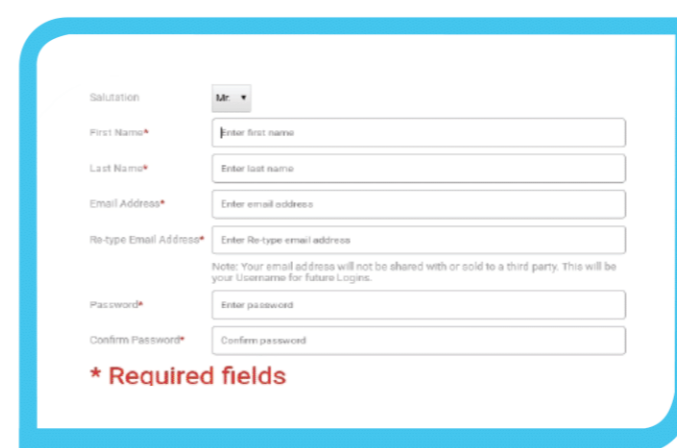

5 Complete the registration

with a separate set of Username (your email) and Password.