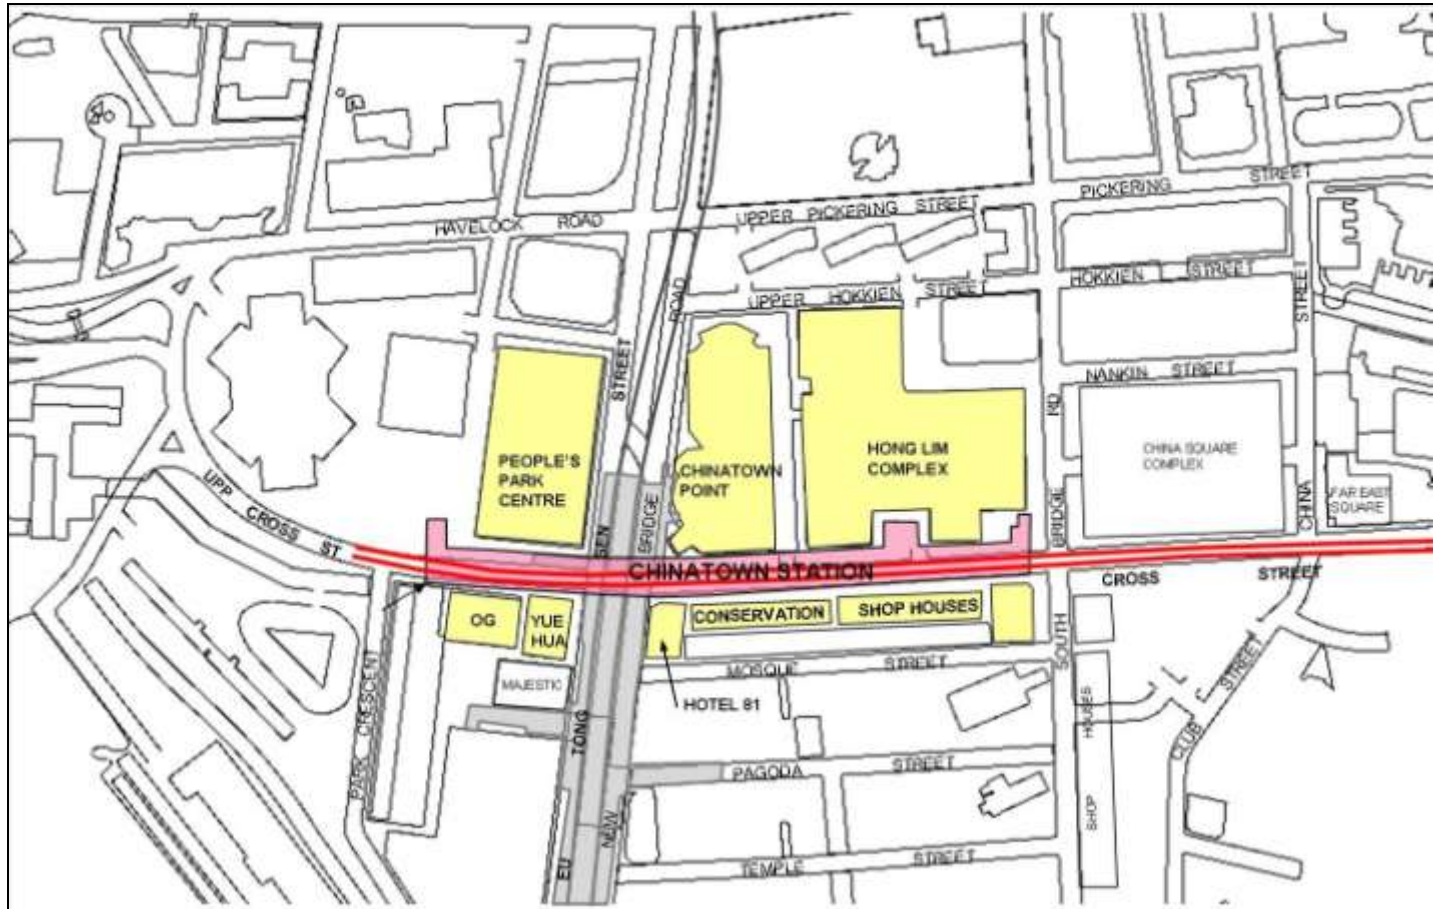

# Downtown Line – Station Location Maps

# Downtown Line 1 Chinatown Interchange Station (DT19)