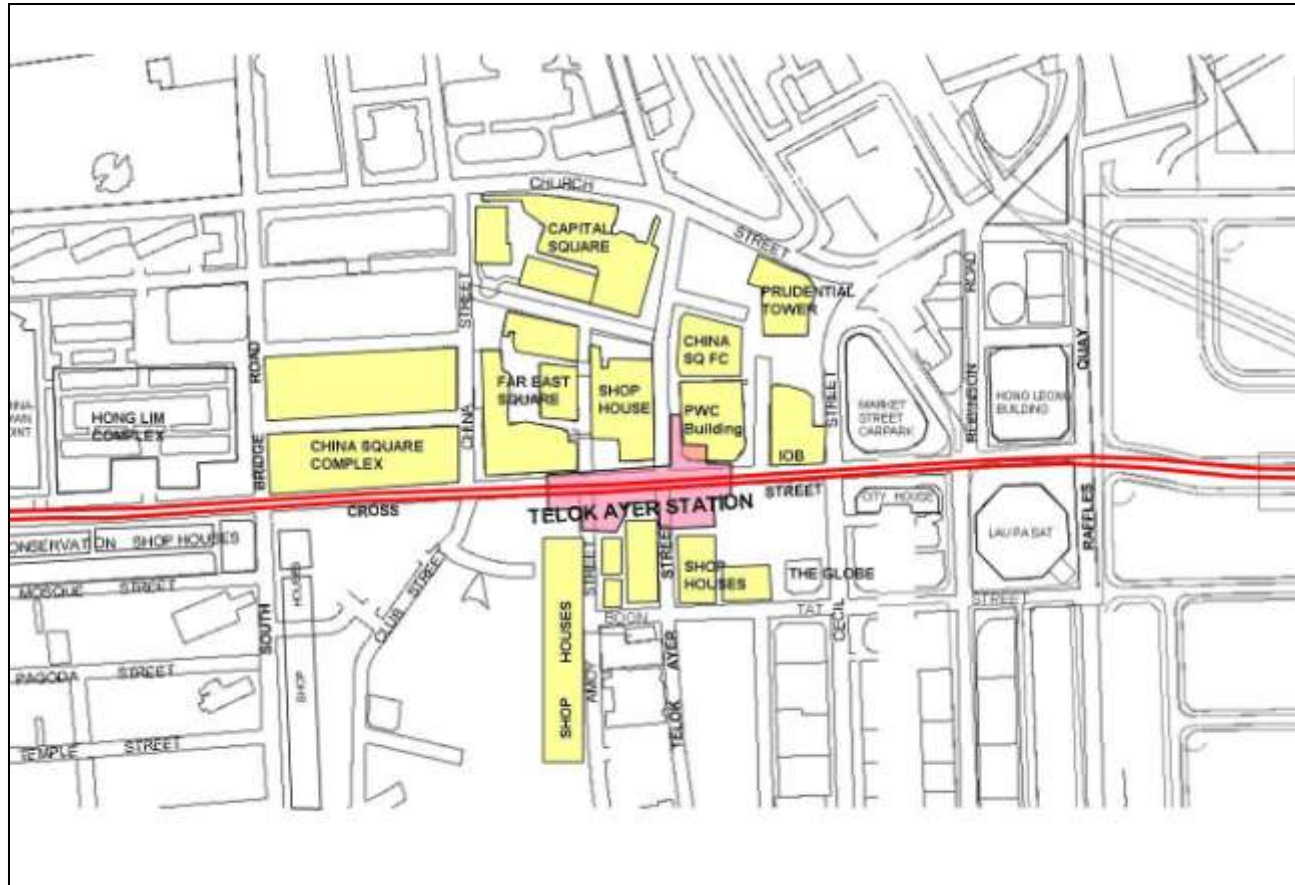

# Downtown Line – Station Location Maps

# Downtown Line 1 Chinatown Interchange Station (DT19)

## Downtown Line 1 Telok Ayer Station (DT18)

## Downtown Line 1 Downtown Station (DT17)