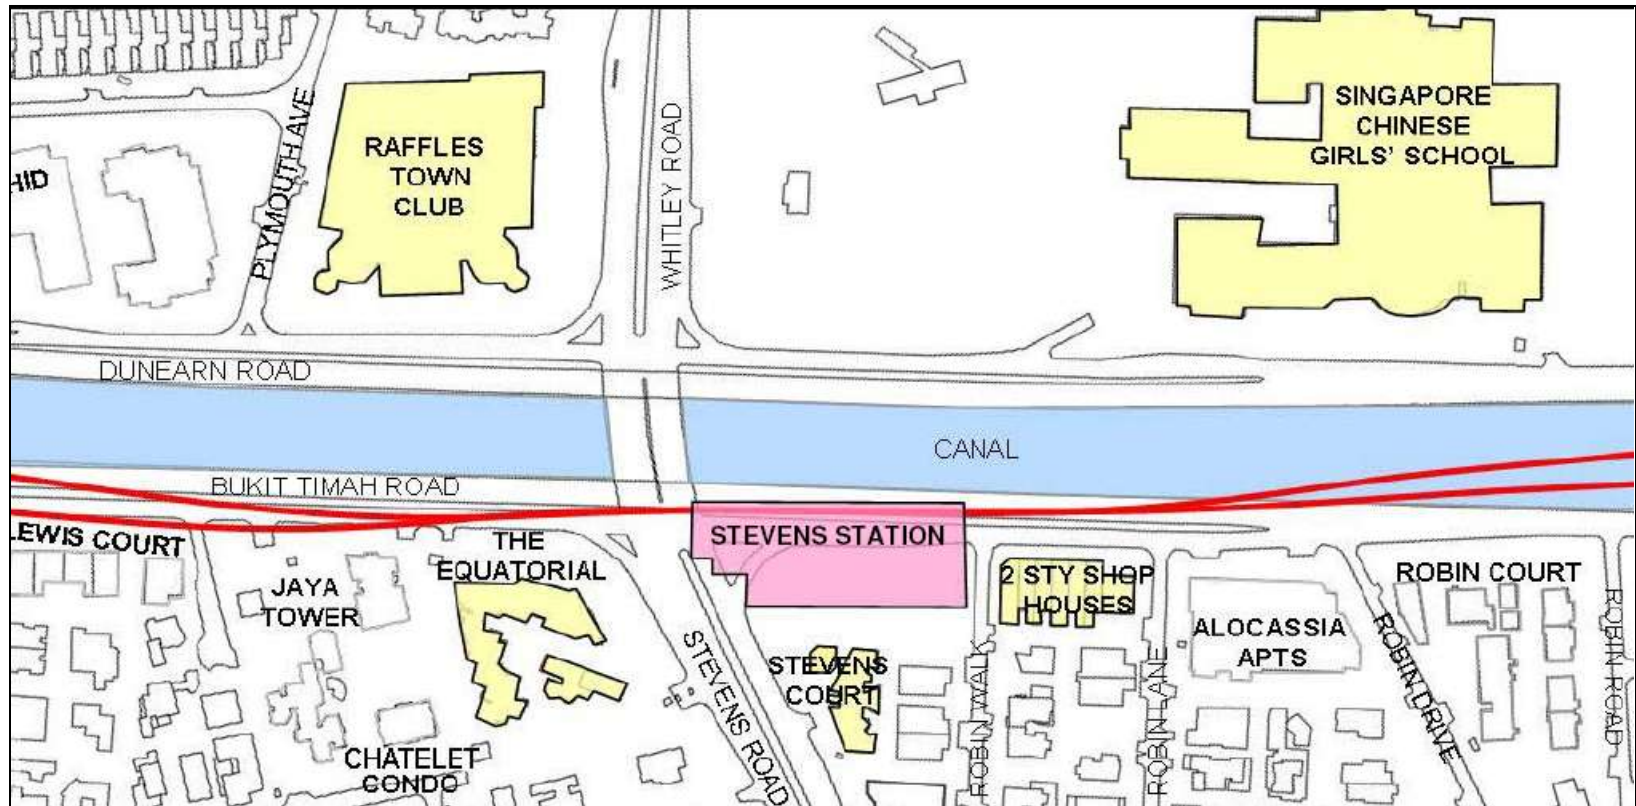

Downtown Line 2 Stevens Interchange Station (DT10)