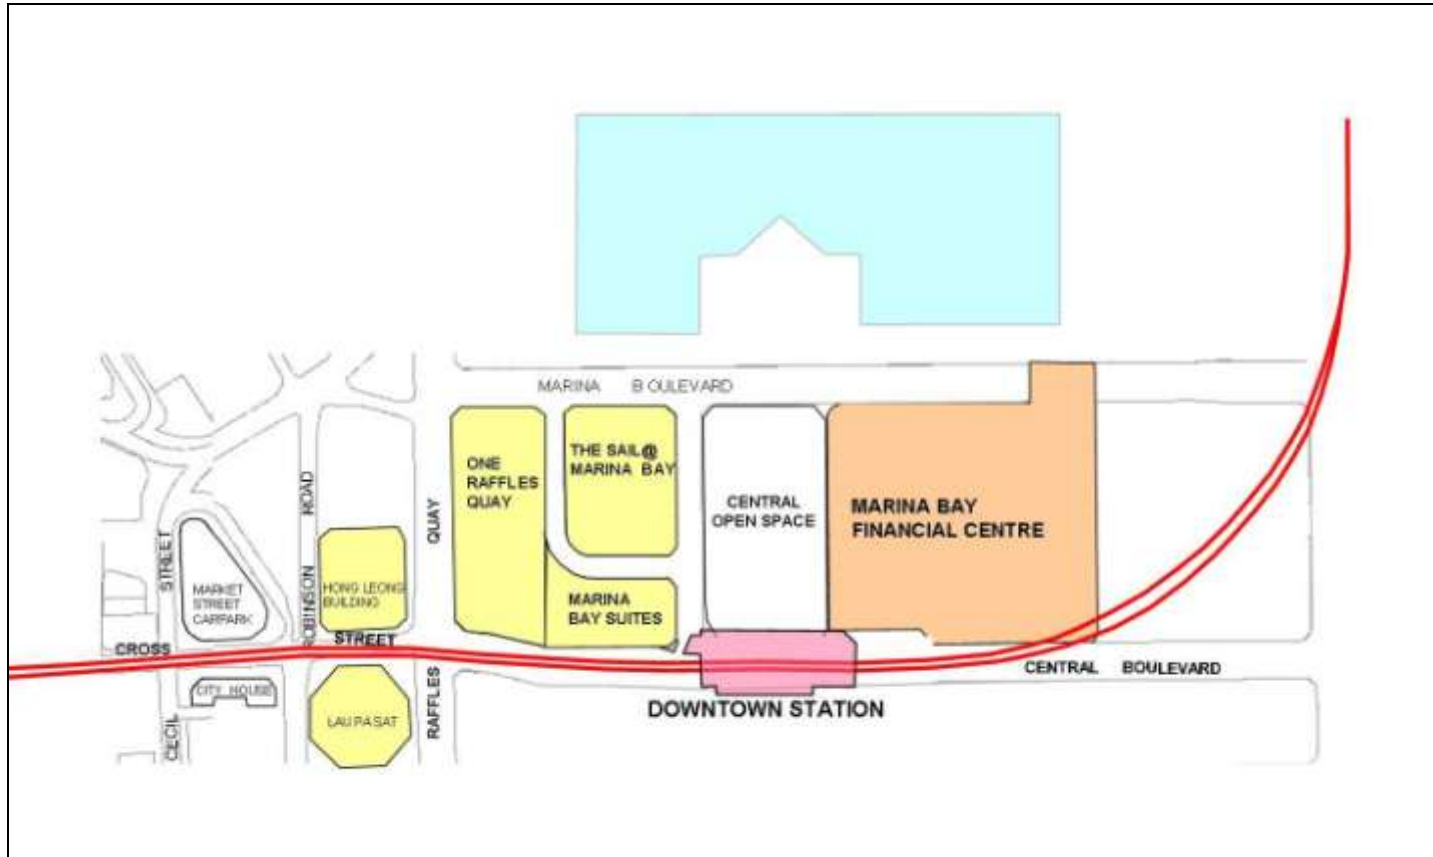

# Downtown Line – Station Location Maps

# Downtown Line 1 Chinatown Interchange Station (DT19)

## Downtown Line 1 Downtown Station (DT17)

## Downtown Line 1 Bayfront Interchange Station (DT16)