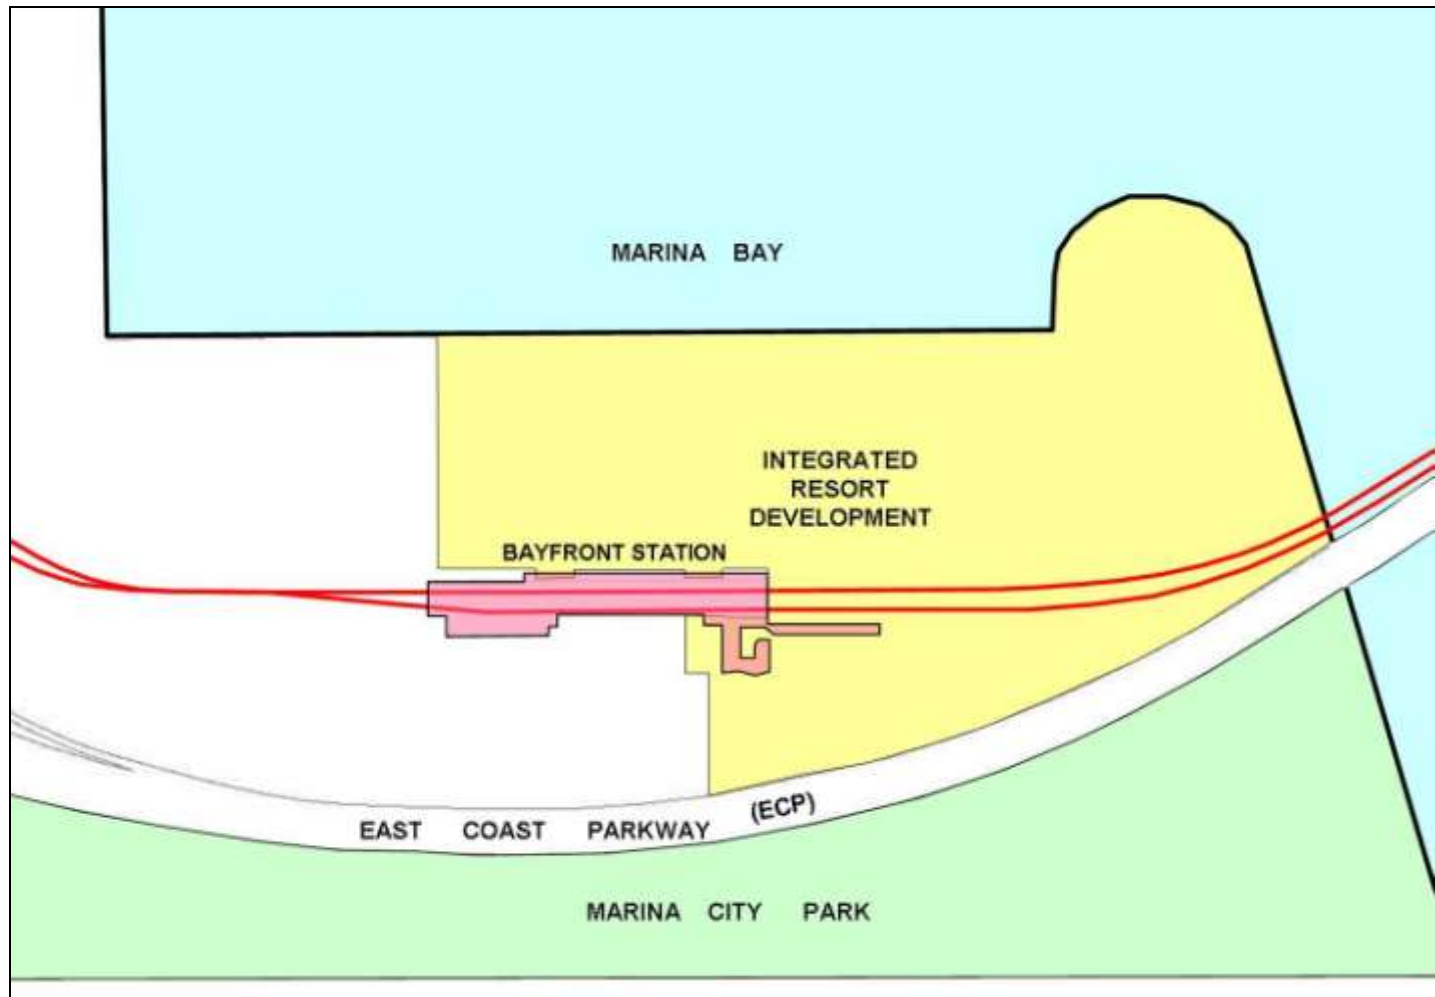

# Downtown Line – Station Location Maps

# Downtown Line 1 Chinatown Interchange Station (DT19)

## Downtown Line 1 Telok Ayer Station (DT18)

## Downtown Line 1 Bayfront Interchange Station (DT16)