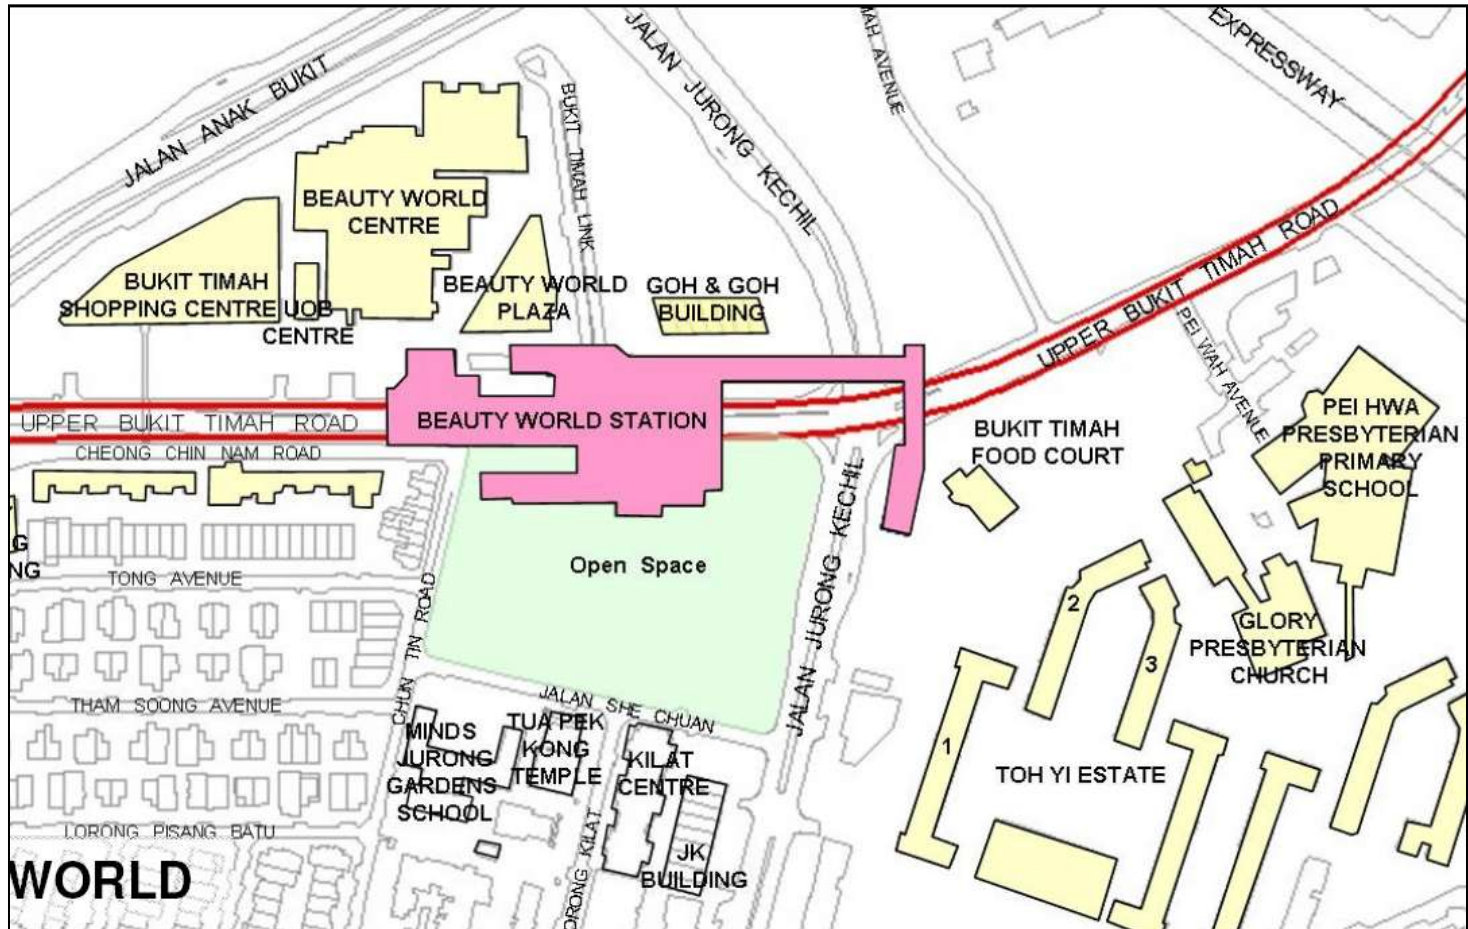

Downtown Line 2 Beauty World Station (DT5)